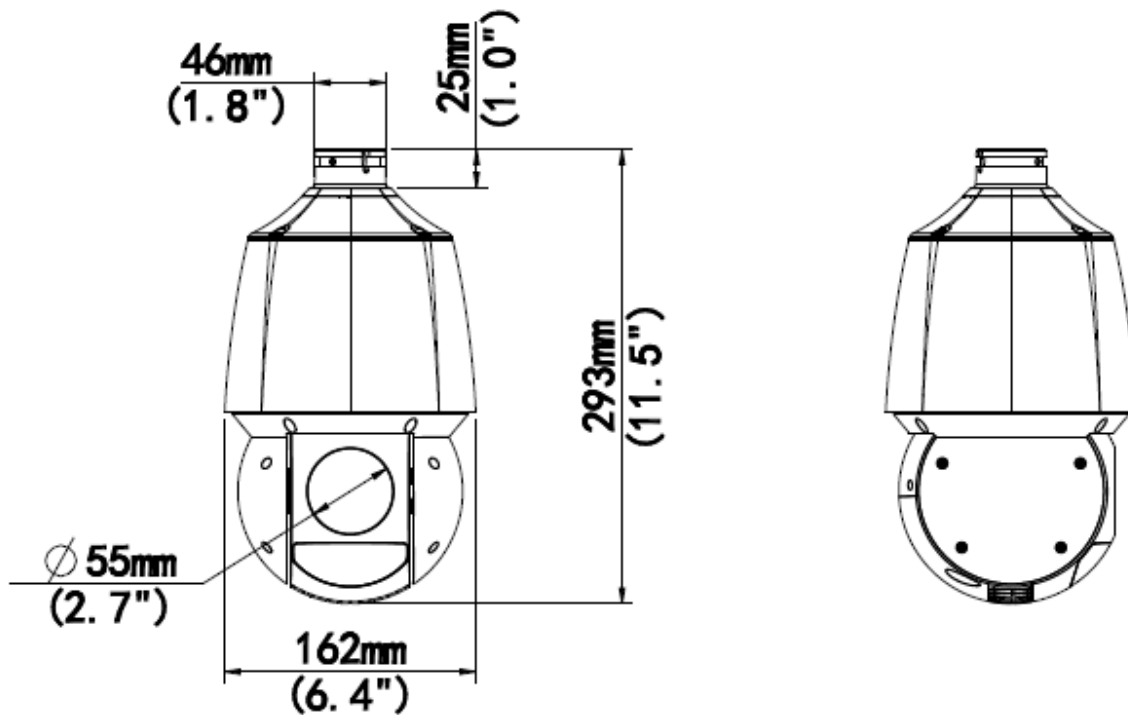

Serial Port	N/A
Built-in Mic	N/A
Built-in Speaker	N/A
Wi-Fi	N/A
Network	1 * RJ45 10M/100M Base-TX Ethernet
Video Output	N/A
General	
Power	DC12V (±25%), PoE+(IEEE 802.3at)
	Power consumption: MAX 20W
Power Interface	Ø 5.5mm coaxial power plug
Dimensions (Ø x H)	Ø162 x 293mm (Ø6.4" x 11.5")
Weight	1.79kg (3.95lb)
Working Environment	-40°C ~ 65°C (-40°F ~ 149°F) , Humidity: ≤95% RH (non-condensing)
Storage Environment	-40°C ~ 70°C (-40°F ~ 158°F) , Humidity: ≤95% RH (non-condensing)
Surge Protection	6KV
Reset Button	Support
Protection	Ingression protection: IP66 (IEC 60529:1989+AMD1:1999+AMD2:2013)

Dimensions